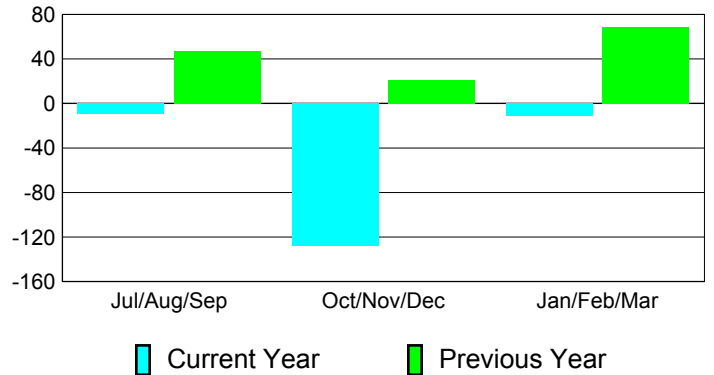

Membership Results
2010-2011

Membership
2009-2010

Month	Net Memb Goal	Actual New Memb	Actual Dropped Memb	Gain/Loss of Memb	Gain/Loss of Memb
Jul/Aug/Sep	0	61	-70	-9	47
Oct/Nov/Dec	0	34	-162	-128	21
Jan/Feb/Mar	0	40	-51	-11	69
Totals	0	135	-283	-148	137

Membership Results 2010-2011

Goal, New, Dropped, Gain/Loss

Comparison of Membership Gain/Loss

Current Year Compared to the Previous Year

Gender Comparison 2010-2011

Jul/Aug/Sep

Oct/Nov/Dec

Jan/Feb/Mar