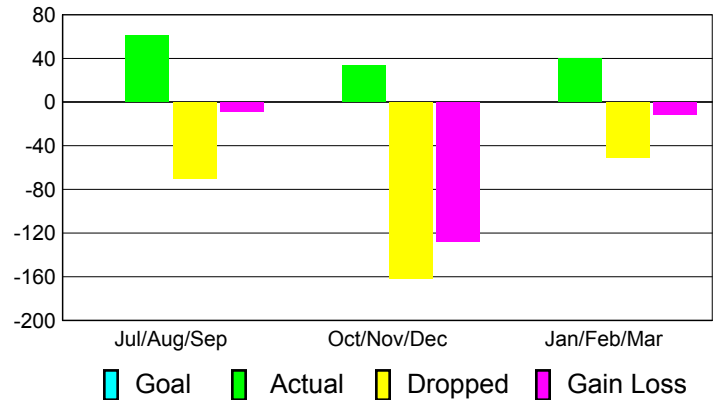

Membership Results 2010-2011

Goal, New, Dropped, Gain/Loss

Comparison of Membership Gain/Loss

Current Year Compared to the Previous Year